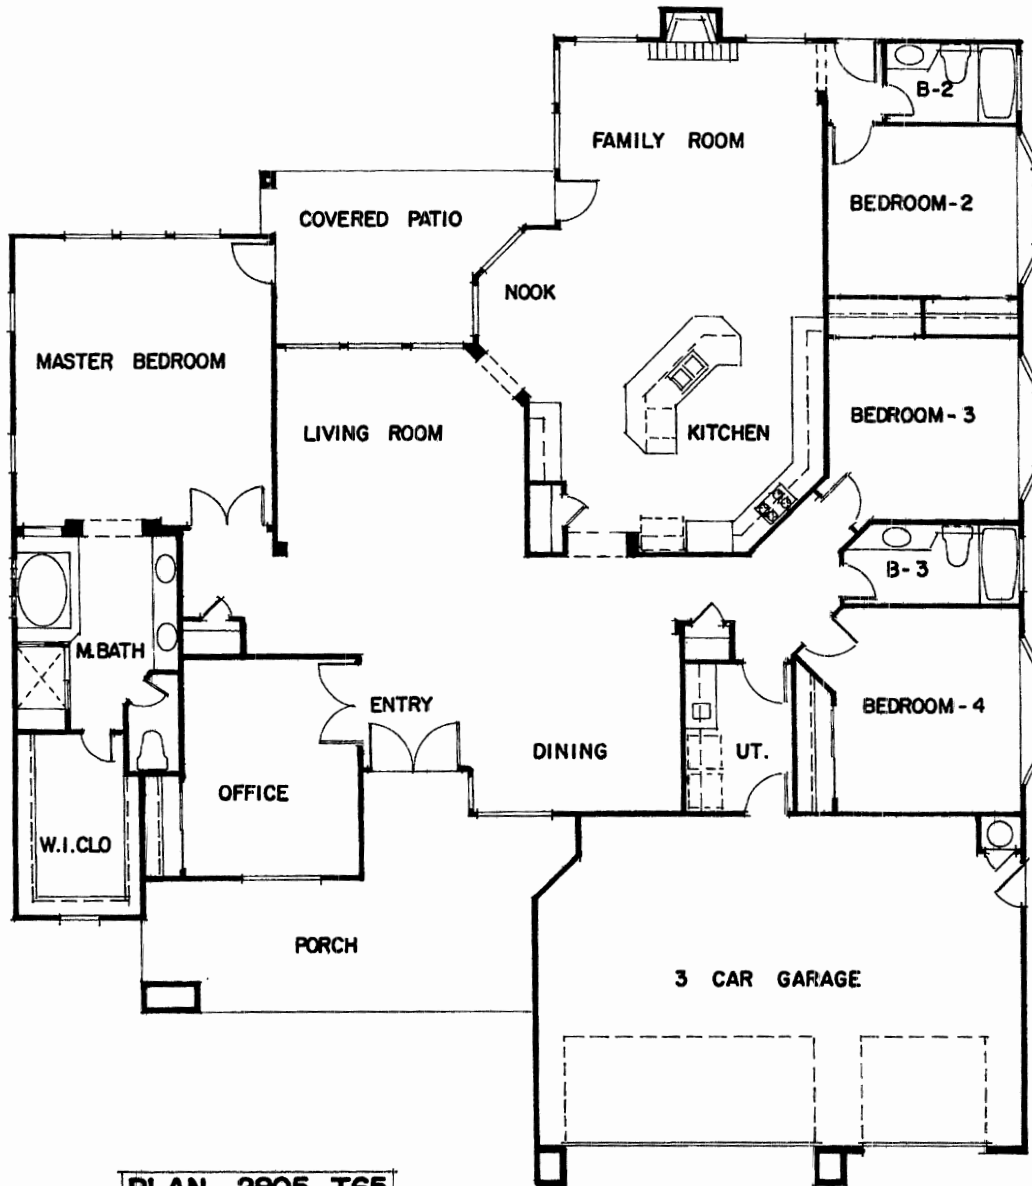

FRONT ELEVATION

PLAN 2805-T65

FLOOR PLAN

**RASSETTE HOMES**

7350 NINTH ST. CANUTILLO TX. 79835